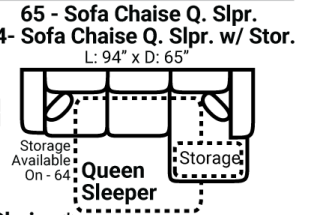

Body 1: All Body Fabric & Back Side of Pillows – Contrast 1 : Front Side of Pillows

PIECES

Sofa Height : 39" Seat Height: 21" Seat Depth: 20" Arm Height: 27"

SOFAS

SECTIONALS

OTTOMANS

* Available in both Left and Right configurations