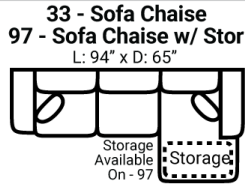

Body 1: All Body Fabric & Back Side of Pillows – Contrast 1 : Front Side of Pillows

PIECES

Sofa Height : 39" Seat Height: 21" Seat Depth: 20" Arm Height: 27"

SOFAS

SECTIONALS

OTTOMANS

* Available in both Left and Right configurations