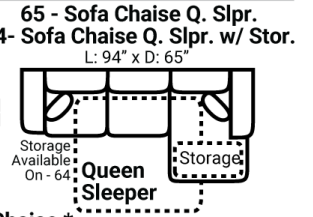

Body 1: All Body Fabric & Back Side of Pillows – Contrast 1 : Front Side of Pillows

PIECES

Sofa Height : 39" Seat Height: 21" Seat Depth: 20" Arm Height: 27"

SOFAS

SECTIONALS

OTTOMANS

* Available in both Left and Right configurations

CONFIGURATIONS