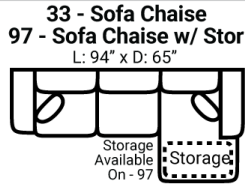

Body 1: All Body Fabric & Back Side of Pillows – Contrast 1 : Front Side of Pillows

PIECES

Sofa Height : 39" Seat Height: 21" Seat Depth: 20" Arm Height: 27"

SOFAS

SECTIONALS

OTTOMANS

\* Available in both Left and Right configurations