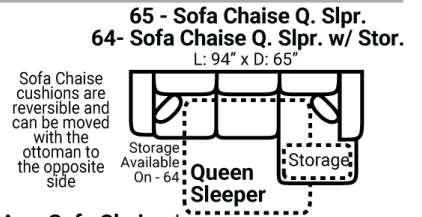

Body 1: All Body Fabric & Back Side of Pillows – Contrast 1 : Front Side of Pillows

PIECES

Sofa Height : 39" Seat Height: 21" Seat Depth: 20" Arm Height: 27"

SOFAS

SECTIONALS

OTTOMANS

* Available in both Left and Right configurations