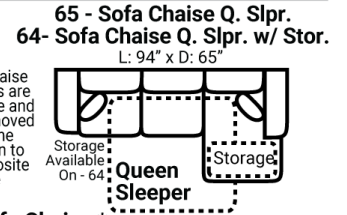

Body 1: All Body Fabric & Back Side of Pillows – Contrast 1 : Front Side of Pillows

PIECES

Sofa Height : 39" Seat Height: 21" Seat Depth: 20" Arm Height: 27"

SOFAS

SECTIONALS

OTTOMANS

\* Available in both Left and Right configurations