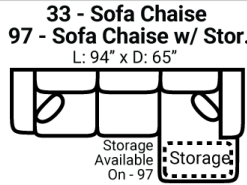

Body 1: All Body Fabric & Back Side of Pillows – Contrast 1 : Front Side of Pillows

PIECES

Sofa Height : 39" Seat Height: 21" Seat Depth: 20" Arm Height: 27"

SOFAS

SECTIONALS

OTTOMANS

* Available in both Left and Right configurations