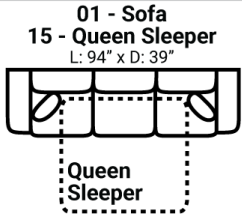

Body 1: All Body Fabric & Back Side of Pillows – Contrast 1 : Front Side of Pillows

PIECES

Sofa Height : 39" Seat Height: 21" Seat Depth: 20" Arm Height: 27"

SOFAS

SECTIONALS

OTTOMANS

* Available in both Left and Right configurations