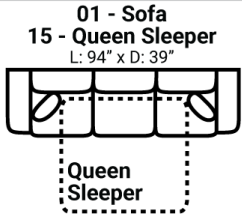

Body 1: All Body Fabric & Back Side of Pillows – Contrast 1 : Front Side of Pillows

PIECES

Sofa Height : 39" Seat Height: 21" Seat Depth: 20" Arm Height: 27"

SOFAS

SECTIONALS

OTTOMANS

\* Available in both Left and Right configurations