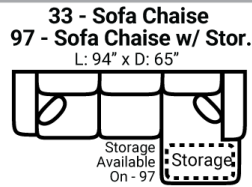

Body 1: All Body Fabric & Back Side of Pillows – Contrast 1 : Front Side of Pillows

PIECES

Sofa Height : 39" Seat Height: 21" Seat Depth: 20" Arm Height: 27"

SOFAS

SECTIONALS

OTTOMANS

* Available in both Left and Right configurations