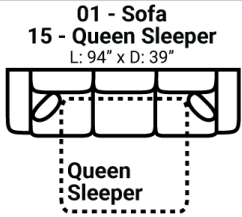

Body 1: All Body Fabric & Back Side of Pillows – Contrast 1 : Front Side of Pillows

PIECES

Sofa Height : 39" Seat Height: 21" Seat Depth: 20" Arm Height: 27"

SOFAS

SECTIONALS

OTTOMANS

* Available in both Left and Right configurations