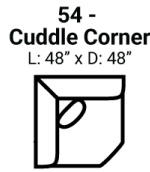

Body 1: All Body Fabric & Back Side of Pillows – Contrast 1 : Front Side of Pillows

PIECES

Sofa Height : 39" Seat Height: 21" Seat Depth: 20" Arm Height: 27"

SOFAS

SECTIONALS

OTTOMANS

* Available in both Left and Right configurations