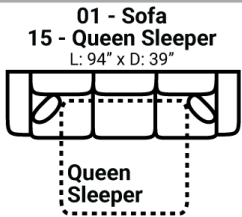

Body 1: All Body Fabric & Back Side of Pillows – Contrast 1 : Front Side of Pillows

PIECES

Sofa Height : 39" Seat Height: 21" Seat Depth: 20" Arm Height: 27"

SOFAS

SECTIONALS

OTTOMANS

* Available in both Left and Right configurations