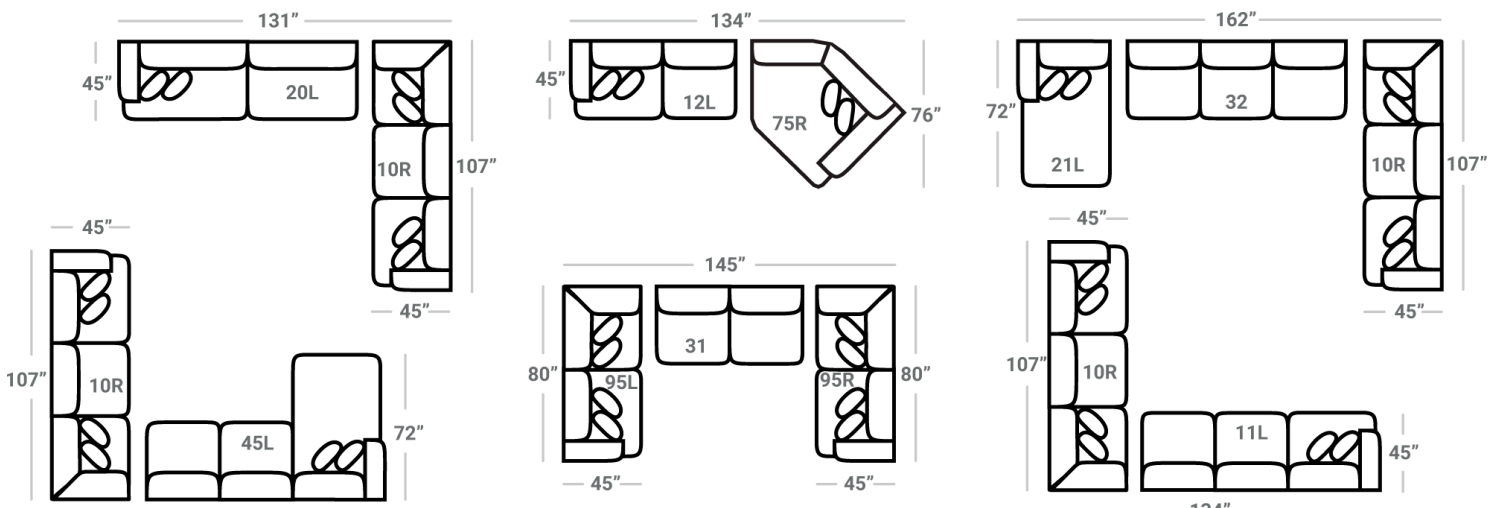

**504** **MADE IN OREGON**

Body 1: All Body Fabric  
 – Contrast 1 : Both Sides of Pillows w/ Welt – Contrast 2 : Both Sides of Pillows w/ Welt  
 Nailheads are available in Pewter and Natural. Pewter will be shipped unless specified.

**PIECES** Sofa Height : 37" Seat Height: 20" Seat Depth: 24" Arm Height: 24"

<b>SOFAS</b>	<b>01 - Sofa</b> L: 94" x D: 45"	<b>81 - XL Sofa</b> L: 97" x D: 45"	<b>02 - Loveseat</b> L: 68" x D: 45"	<b>44 - Double Chair</b> L: 60" x 45"	<b>33 - Sofa Chaise</b> <b>97 - Sofa Chaise w/ Storage</b> L: 97" x D: 72"
	<b>10L - Tux Sofa *</b> L: 107" x D: 45"	<b>20L - 1 Arm 2 Cushion Sofa *</b> L: 86" x D: 45"	<b>11L - 1 Arm Sofa *</b> L: 89" x D: 45"	<b>32 - Armless Sofa</b> L: 82" x D: 45"	<b>45R - 1 Arm Sofa Chaise *</b> <b>50R - 1 Arm Sofa Chaise w/ Stor*</b> L: 89" x D: 72"
<b>SECTIONALS</b>	<b>95L - Tux Loveseat *</b> L: 80" x D: 45"	<b>12L - 1 Arm Loveseat *</b> L: 62" x D: 45"	<b>31 - Armless Loveseat</b> L: 55" x D: 45"		
	<b>17 - Corner Chair</b> L: 46" x D: 45"	<b>24L - 1 Arm Chair *</b> L: 34" x D: 45"	<b>18 - Armless Chair</b> L: 28" x D: 45"	<b>41 - Corner Wedge</b> L: 56" x D: 56"	<b>21R - 1 Arm Chaise *</b> L: 35" x D: 72"
<b>OTTOMOS</b>	<b>67 - XL Sq. Cklt Otto.</b> L: 50" x D: 50"	<b>29 - Cocktail Otto.</b> L: 39" x D: 39"	<b>35 - Storage Otto.</b> L: 37" x D: 37"	<b>43 - Rect. Otto.</b> <b>47 - Rect. Storage Otto.</b> L: 50" x D: 28"	

\* Available in both Left and Right configurations

**CONFIGURATIONS**

Dimensions are approximate and subject to change.

Printed: 11/26/2020